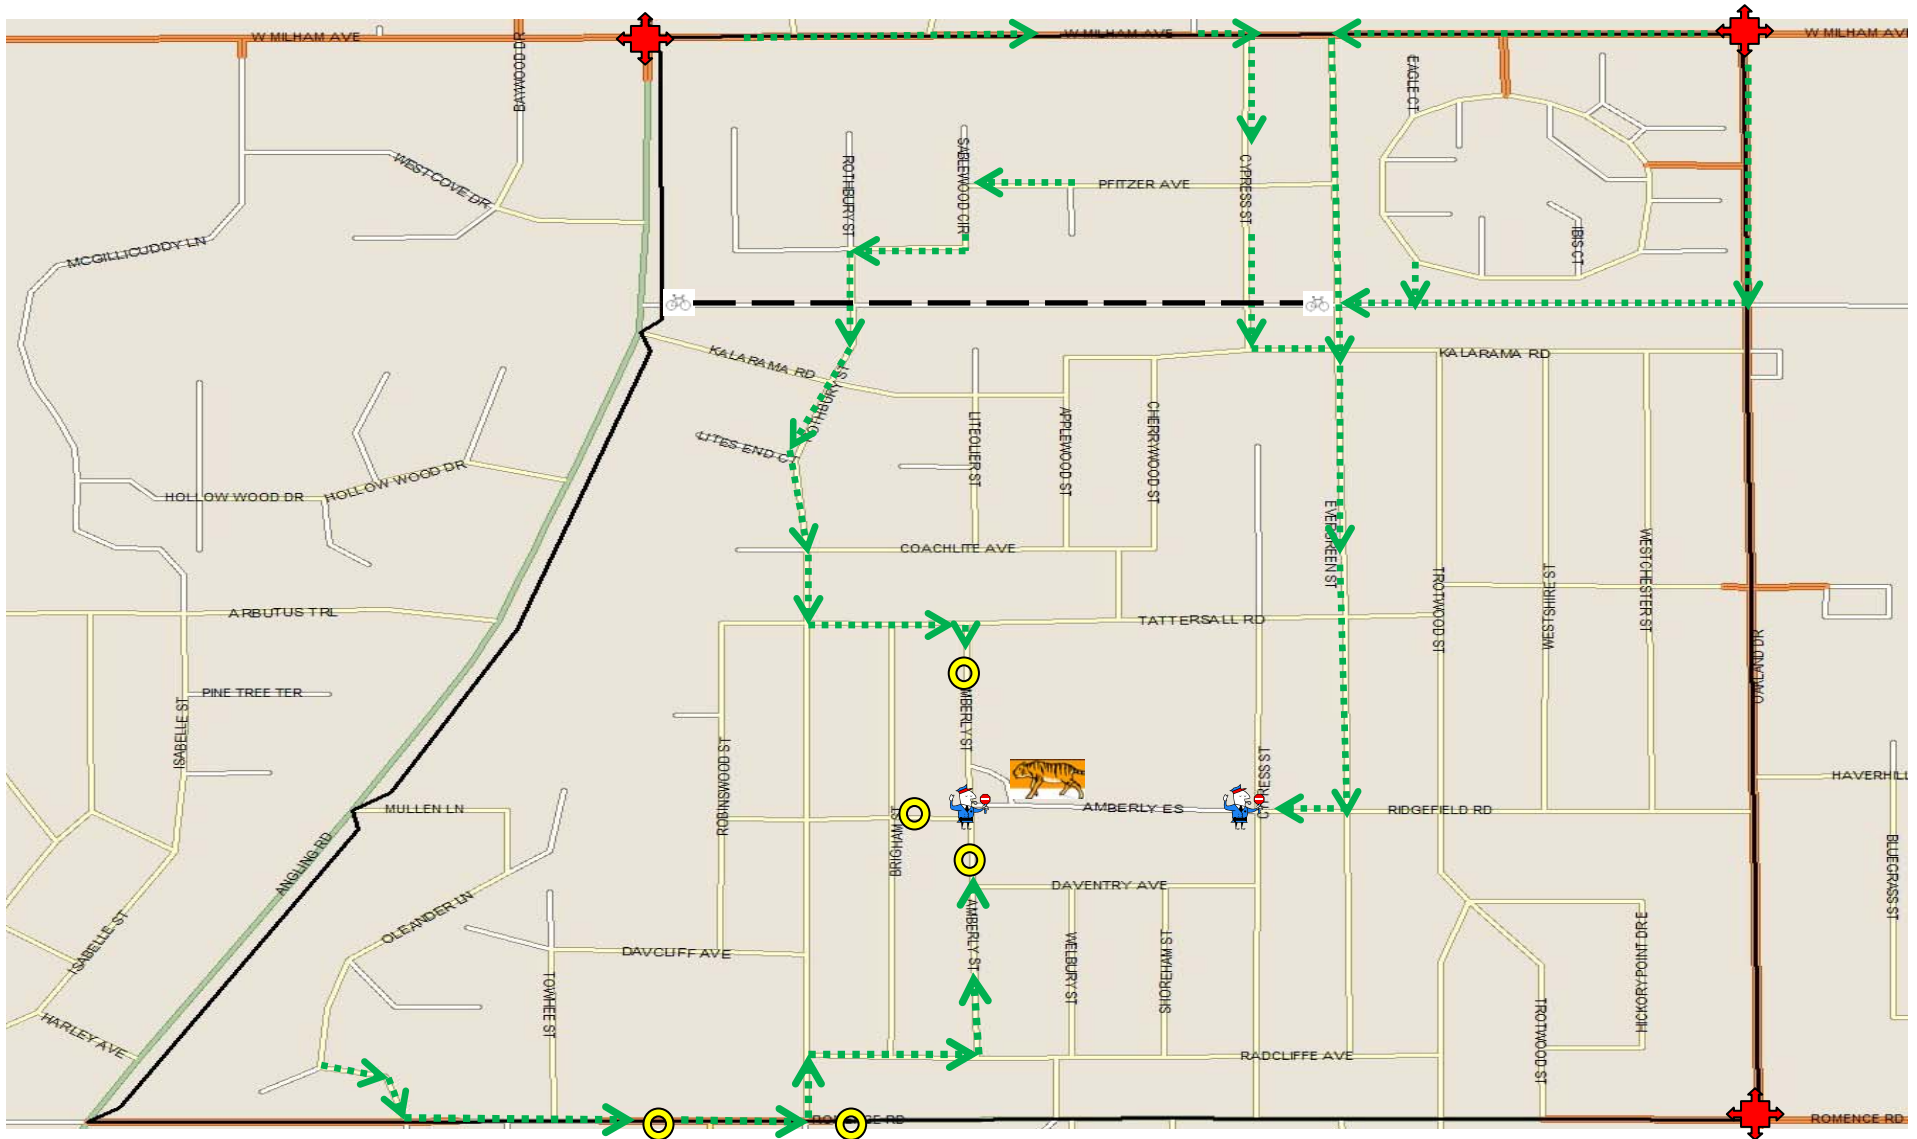

# Amberly Elementary Safe Routes to School

## Legend

- |   |                       |   |                                   |   |                                  |
|---|-----------------------|---|-----------------------------------|---|----------------------------------|
|  | Crossing guard        |  | Amberly Elementary School         |  | Portage bike trail               |
|  | Traffic light         |  | Suggested walking route to school |    | Non transportation area boundary |
|  | Flashing yellow light |   |                                   |   |                                  |